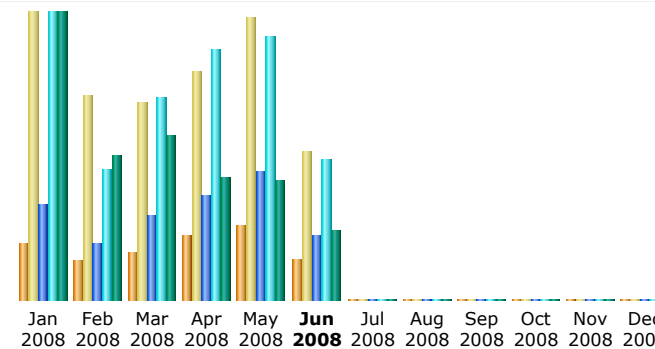

Statistics of:
lifefrommylaptop.bea...e.com

Last Update: 14 Jun 2008 - 01:24

- Summary
- **When:**
- Monthly history
- Days of month
- Days of week
- Hours

Reported period:

Summary

Reported period	Month May 2008				
First visit	01 May 2008 - 00:04				
Last visit	31 May 2008 - 23:53				
	Unique visitors	Number of visits	Pages	Hits	Bandwidth
Traffic viewed *	1604	6112 (3.81 visits/visitor)	26539 (4.34 Pages/Visit)	54086 (8.84 Hits/Visit)	452.74 MB (75.85 KB/Visit)
Traffic not viewed *			14205	14523	109.55 MB

* Not viewed traffic includes traffic generated by robots, worms, or replies with special HTTP status codes.

- **Who:**
- Countries
  - ☐ Full list
- Hosts
  - ☐ Full list
  - ☐ Last visit
  - ☐ Unresolved IP Address
- Authenticated users
  - ☐ Full list
  - ☐ Last visit
- Robots/Spiders visitors
  - ☐ Full list
  - ☐ Last visit

Monthly history

- **Navigation:**
- Visits duration
- Files type
- Viewed
  - ☐ Full list
  - ☐ Entry
  - ☐ Exit

- Operating Systems
  - ☐ Versions
  - ☐ Unknown
- Browsers
  - ☐ Versions
  - ☐ Unknown

- **Referrers:**
- Origin
  - ☐ Referring search engines
  - ☐ Referring sites

- Search
  - ☐ Search Keyphrases
  - ☐ Search Keywords

- **Others:**
- Miscellaneous
- HTTP Error codes
  - ☐ Pages not found

Month	Unique visitors	Number of visits	Pages	Hits	Bandwidth
Jan 2008	1216	6242	19484	59147	1.06 GB
Feb 2008	859	4423	11712	26757	548.36 MB
Mar 2008	1022	4278	17243	41415	620.96 MB
Apr 2008	1421	4940	21392	51344	460.43 MB
May 2008	1604	6112	26539	54086	452.74 MB
Jun 2008	893	3215	13166	28780	263.05 MB
Jul 2008	0	0	0	0	0
Aug 2008	0	0	0	0	0
Sep 2008	0	0	0	0	0
Oct 2008	0	0	0	0	0
Nov 2008	0	0	0	0	0
Dec 2008	0	0	0	0	0
Total	7015	29210	109536	261529	3.35 GB

Days of month